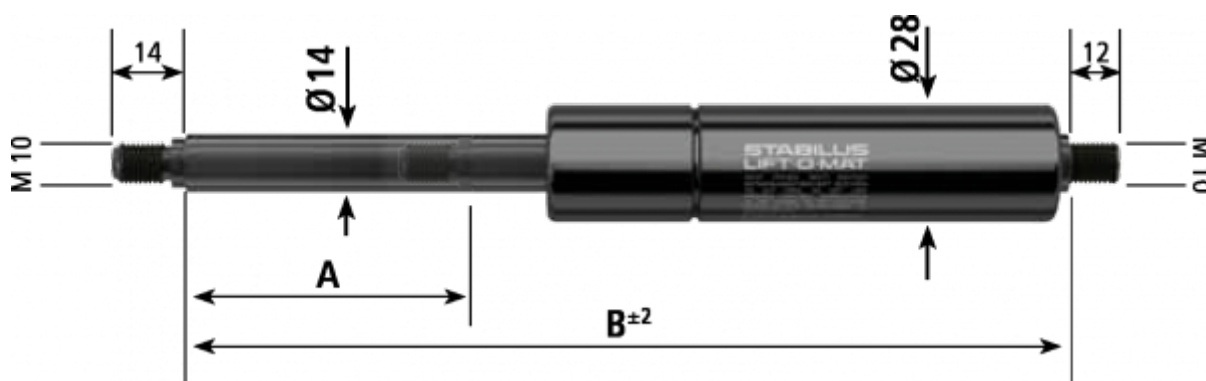

Data Sheet

Article number: 042388ST2200

Description: Stabilus Gas Spring without fittings size. 14/28
2200N length 870mm, stroke 400mm Type 2388ST

Measures

A	= 400
B	= 870
Pressure (N)	= 2200
Size	= 14/28
Type	= 2388ST